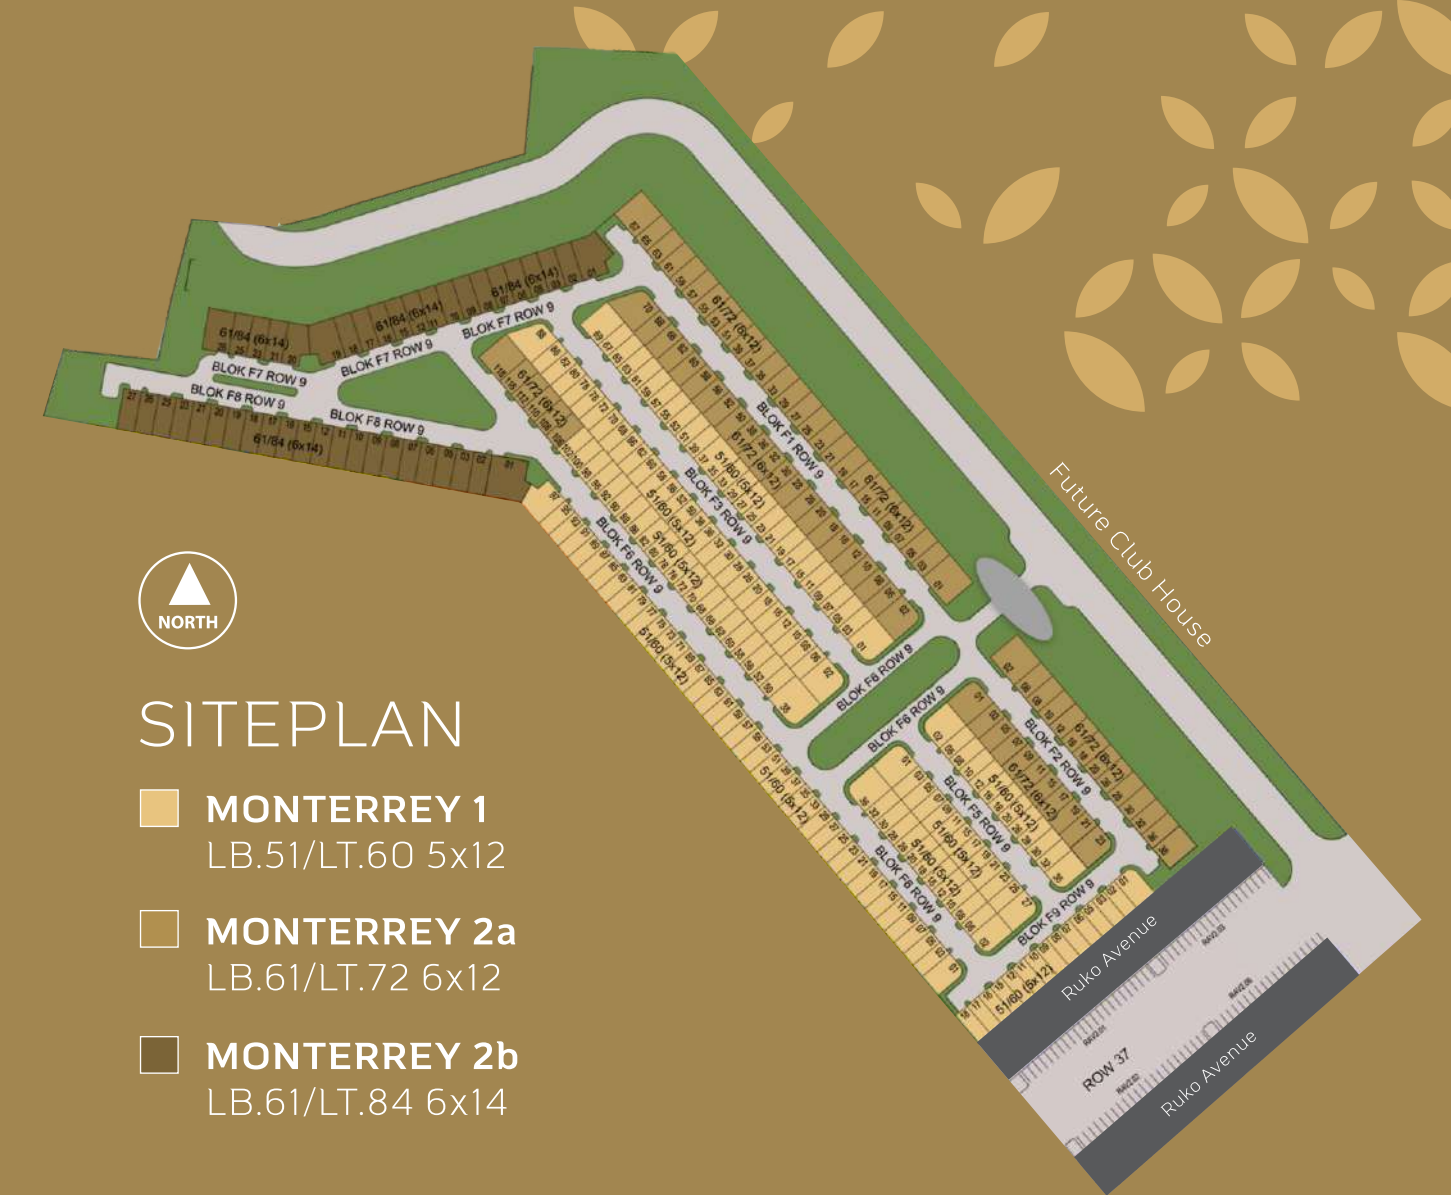

SMART CLUSTER

- SMART DOOR LOCK
- LAMP SENSOR MOTION
- CCTV & FIBER OPTIC ACCESS